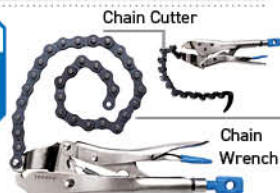

210 & 240mm

- > Seamer: Bend, fold, crimp & flatten sheet metal
- > Welding Clamp: Holds metal pieces together during welding

| | | |
|---------------------|--------|--|
| 210mm Metal Seamer | K40027 | |
| 240mm Welding Clamp | K40029 | |

FROM \$34.95

NEW!

KINCROME Automotive Locking Pliers

190 - 300mm

- > Oil-Filter: Fits oil filters with a strong, non-slip grip for maximum removal torque
- > Hose Clamps: Grip hose clamps securely without damage
- > Hose Pinch: Clamp off flexible hoses during servicing or maintenance

FROM \$34.95

NEW!

KINCROME Chain Wrench & Cutting Locking Pliers

230 & 240mm

- > Chain wrench: Gripping & turning large, round, or irregular objects like pipes or rods.
- > Chain cutter: Cut thin-walled pipes quickly and easily by attaching the chain & rotating